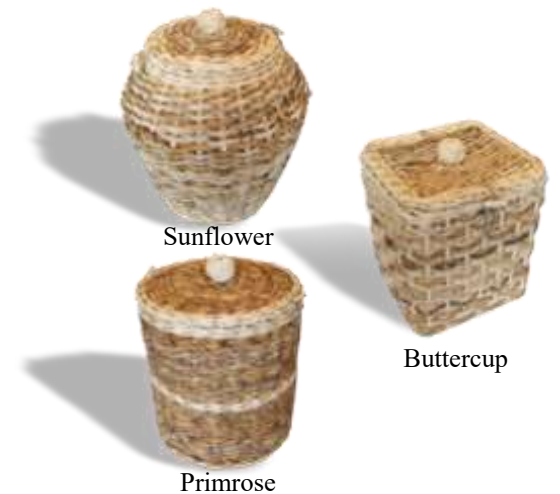

Available in round or traditional, lined with waterproof cotton liners

£650.00

**Banana Bridgemoor
Round**

**Banana Hazelfield
Traditional**

Banana Urns

Available in three styles

£80.00

Sunflower