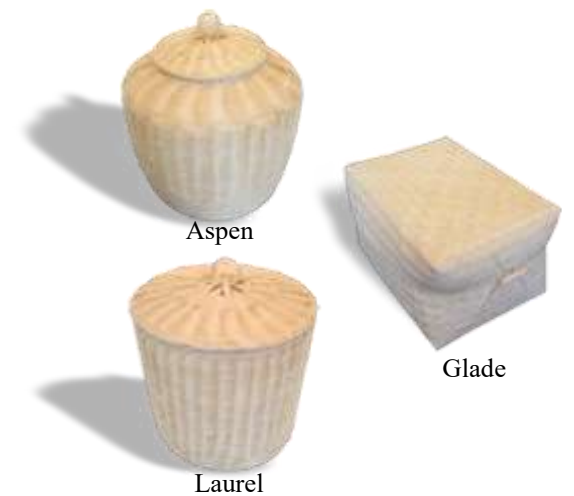

Available in round or traditional, lined with waterproof cotton liners

£650.00

**Banana Bridgemoor
Round**

**Banana Hazelfield
Traditional**

Banana Urns

Available in three styles

£80.00

Sunflower

Buttercup

Primrose

The Banana Casket Cerise or Ebony

Lined with waterproof cotton liners

£720.00

 **Ecoffins**
from nature ... to nature™

The Bamboo Coffin

Available in round or traditional, lined with waterproof cotton liners

£650.00

Bamboo Urns

Available in three styles

£80.00

English Willow Coffin

Buff & Natural / Buff & Green / Buff & Brown

Available in round or traditional, lined with waterproof cotton liners

£820.00