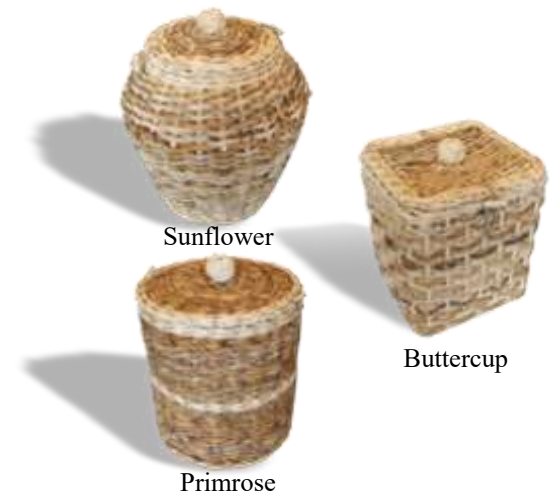

Available in round or traditional, lined with waterproof cotton liners

£650.00

**Banana Bridgemoor
Round**

**Banana Hazelfield
Traditional**

Banana Urns

Available in three styles

£80.00

Sunflower