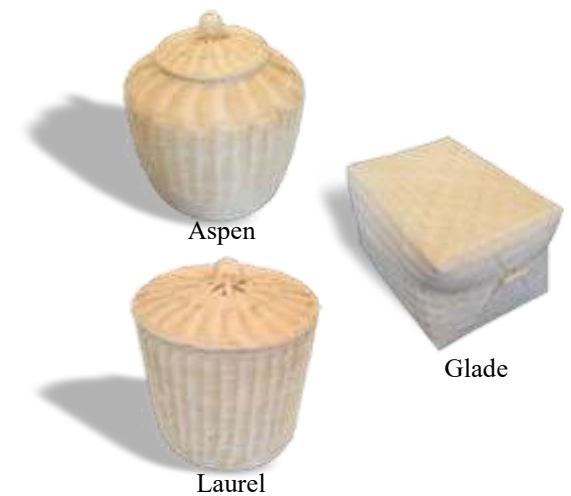

Available in round or traditional, lined with waterproof cotton liners

£650.00

**Banana Bridgemoor
Round**

**Banana Hazelfield
Traditional**

Banana Urns

Available in three styles

£80.00

Sunflower

Buttercup

Primrose

The Banana Casket Cerise or Ebony

Lined with waterproof cotton liners

£720.00

 **Ecoffins**
from nature ... to nature™

The Bamboo Coffin

Available in round or traditional, lined with waterproof cotton liners

£650.00

Bamboo Urns

Available in three styles

£80.00

English Willow Coffin

Buff & Natural / Buff & Green / Buff & Brown

Available in round or traditional, lined with waterproof cotton liners

£820.00