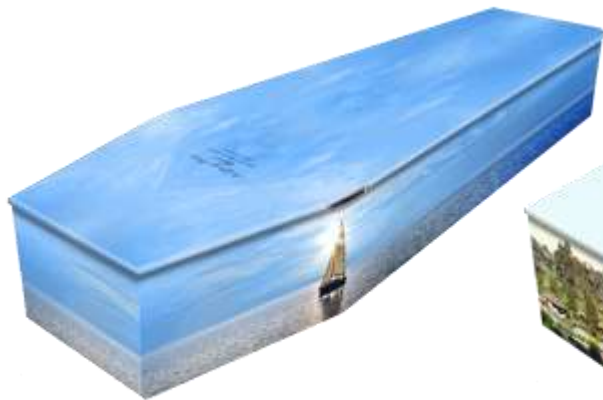

from £965.00

Buff Willow

Weatherbeaten Gold

Handle and Band
Colour Choice

Colourful Coffins

Various designs available, all coffins can be personalised and are available in traditional wood or cardboard.

Cardboard from £635.00 - Wood from £815.00