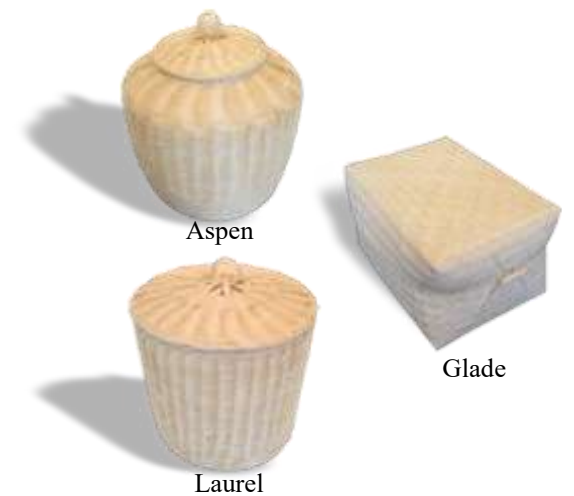

Bamboo Urns

Available in three styles

£85.00