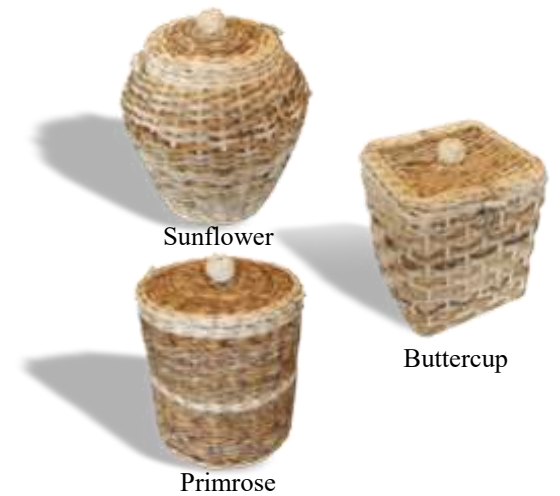

## Pandanus Urns

Available in three styles

£85.00

Allium

Tulip

Iris

# The Banana Coffin

Available in round or traditional, lined with waterproof cotton liners

£675.00

**Banana Bridgemoor  
Round**

**Banana Hazelfield  
Traditional**

## Banana Urns

Available in three styles

£85.00

Sunflower

Buttercup

Primrose